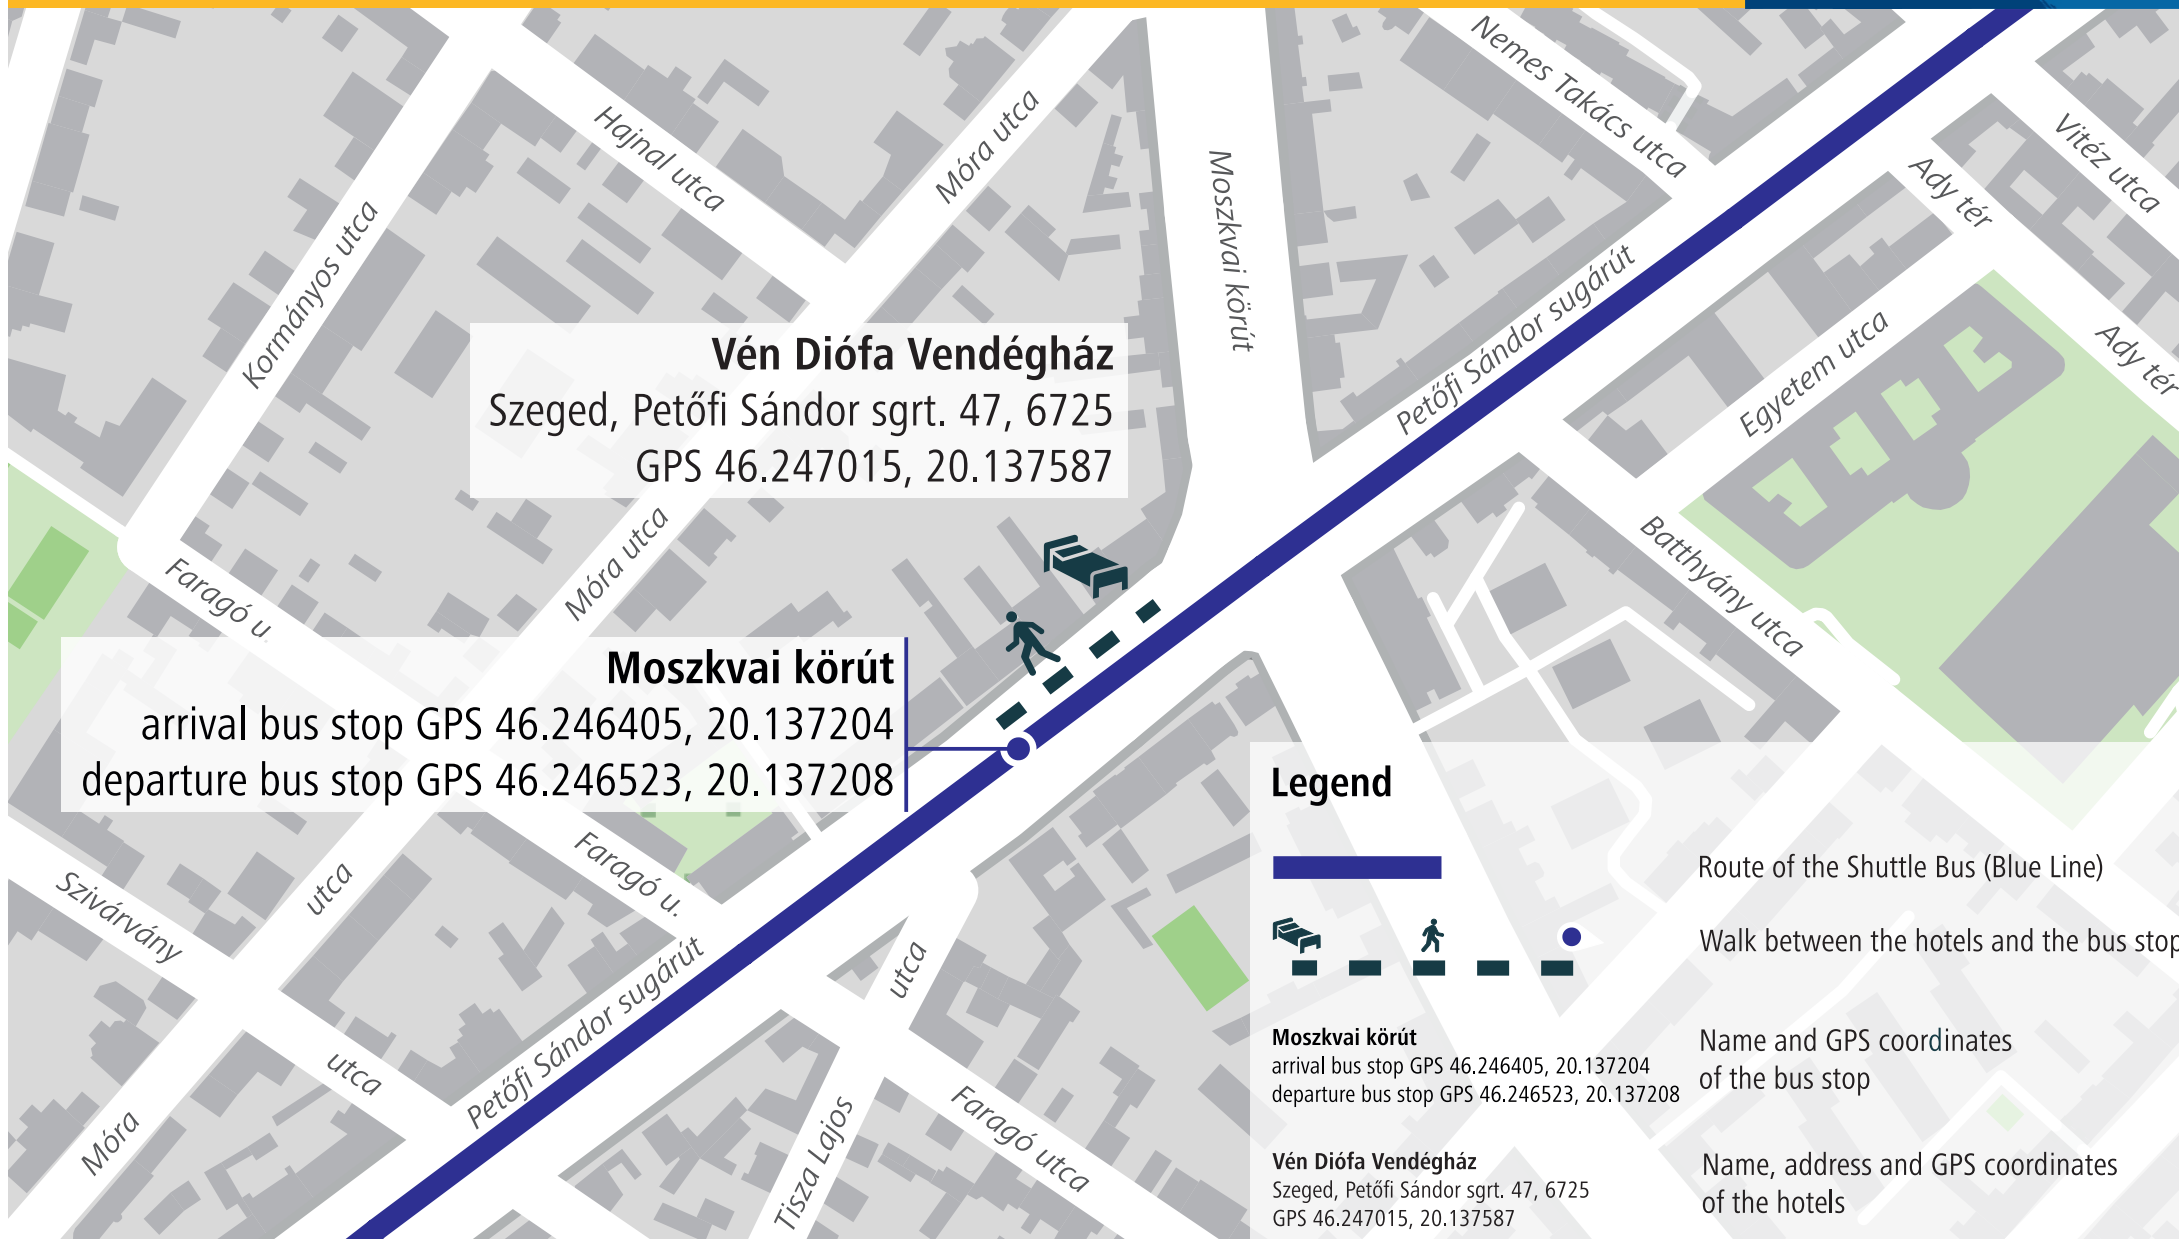

Földvári utca
arrival bus stop GPS 46.249440, 20.142980
departure bus stop GPS 46.249043, 20.142021

Name and GPS coordinates
of the bus stop

Piano Hotel
Szeged, Petőfi Sándor sgrt. 4, 6722
GPS 46.249883, 20.144014

Name, address and GPS coordinates
of the hotels

Piano Hotel

Szeged, Petőfi Sándor sgrt. 4, 6722
GPS 46.249883, 20.144014

Science Hotel

Szeged, Petőfi Sándor sgrt. 17, 6722
GPS 46.249227, 20.141979

Földvári utca

arrival bus stop GPS 46.249440, 20.142980
departure bus stop GPS 46.249043, 20.142021

WALKING ROUTE MAP – VÉN DIÓFA VENDÉGHÁZ

2024 EUROPEAN ROWING CHAMPIONSHIPS – SZEGED

Vén Diófa Vendégház
Szeged, Petőfi Sándor sgrt. 47, 6725
GPS 46.247015, 20.137587

Moszkvai körút
arrival bus stop GPS 46.246405, 20.137204
departure bus stop GPS 46.246523, 20.137208

Legend

- Route of the Shuttle Bus (Blue Line)
- Walk between the hotels and the bus stop
- Moszkvai körút**
arrival bus stop GPS 46.246405, 20.137204
departure bus stop GPS 46.246523, 20.137208
- Vén Diófa Vendégház**
Szeged, Petőfi Sándor sgrt. 47, 6725
GPS 46.247015, 20.137587
- Name and GPS coordinates of the bus stop
- Name, address and GPS coordinates of the hotels