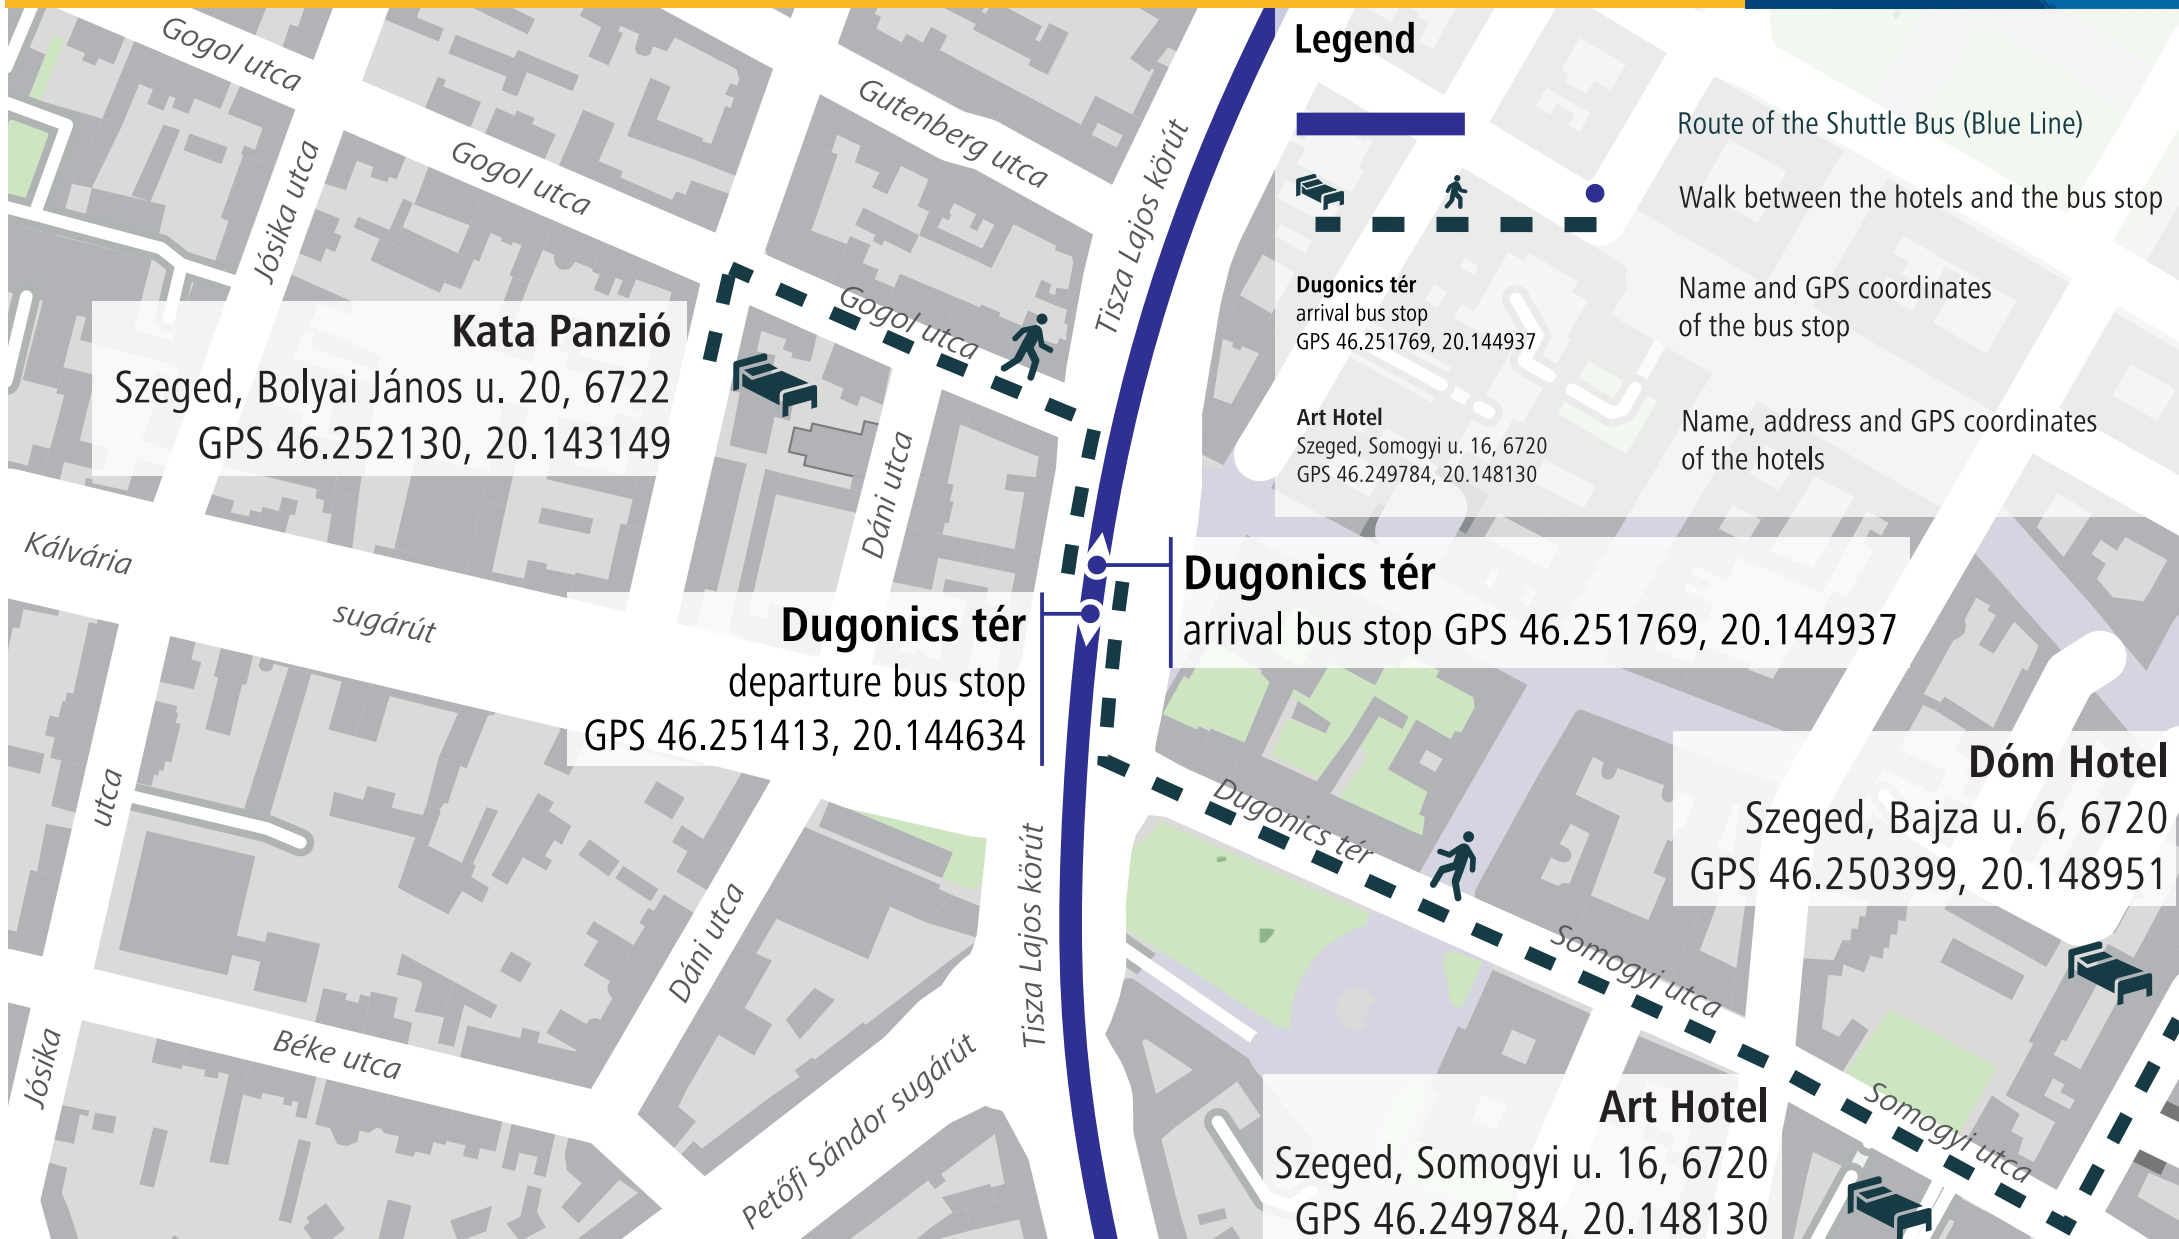

WALKING ROUTE MAP – HOTEL ILLÉS AND NOVOTEL

2024 EUROPEAN ROWING CHAMPIONSHIPS – SZEGED

Legend

Route of the Shuttle Bus (Blue Line)

Walk between the hotels and the bus stop

Zárda utca
arrival and departure bus stop
GPS 46.256201, 20.157525

Name and GPS coordinates
of the bus stop

Novotel Szeged
Szeged, Maros u. 1, 6721
GPS 46.256118, 20.156738

Name, address and GPS coordinates
of the hotels

Illés Hotel
Szeged, Maros u. 37, 6721
GPS 46.258021, 20.162475

Legend

-  Route of the Shuttle Bus (Blue Line)
-  Walk between the hotels and the bus stop
-  **Dugonics tér**
arrival bus stop
GPS 46.251769, 20.144937
-  **Art Hotel**
Szeged, Somogyi u. 16, 6720
GPS 46.249784, 20.148130

arrival bus stop GPS 46.249440, 20.142980
departure bus stop GPS 46.249043, 20.142021

WALKING ROUTE MAP – VÉN DIÓFA VENDÉGHÁZ

2024 EUROPEAN ROWING CHAMPIONSHIPS – SZEGED

Vén Diófa Vendégház
Szeged, Petőfi Sándor sgrt. 47, 6725
GPS 46.247015, 20.137587