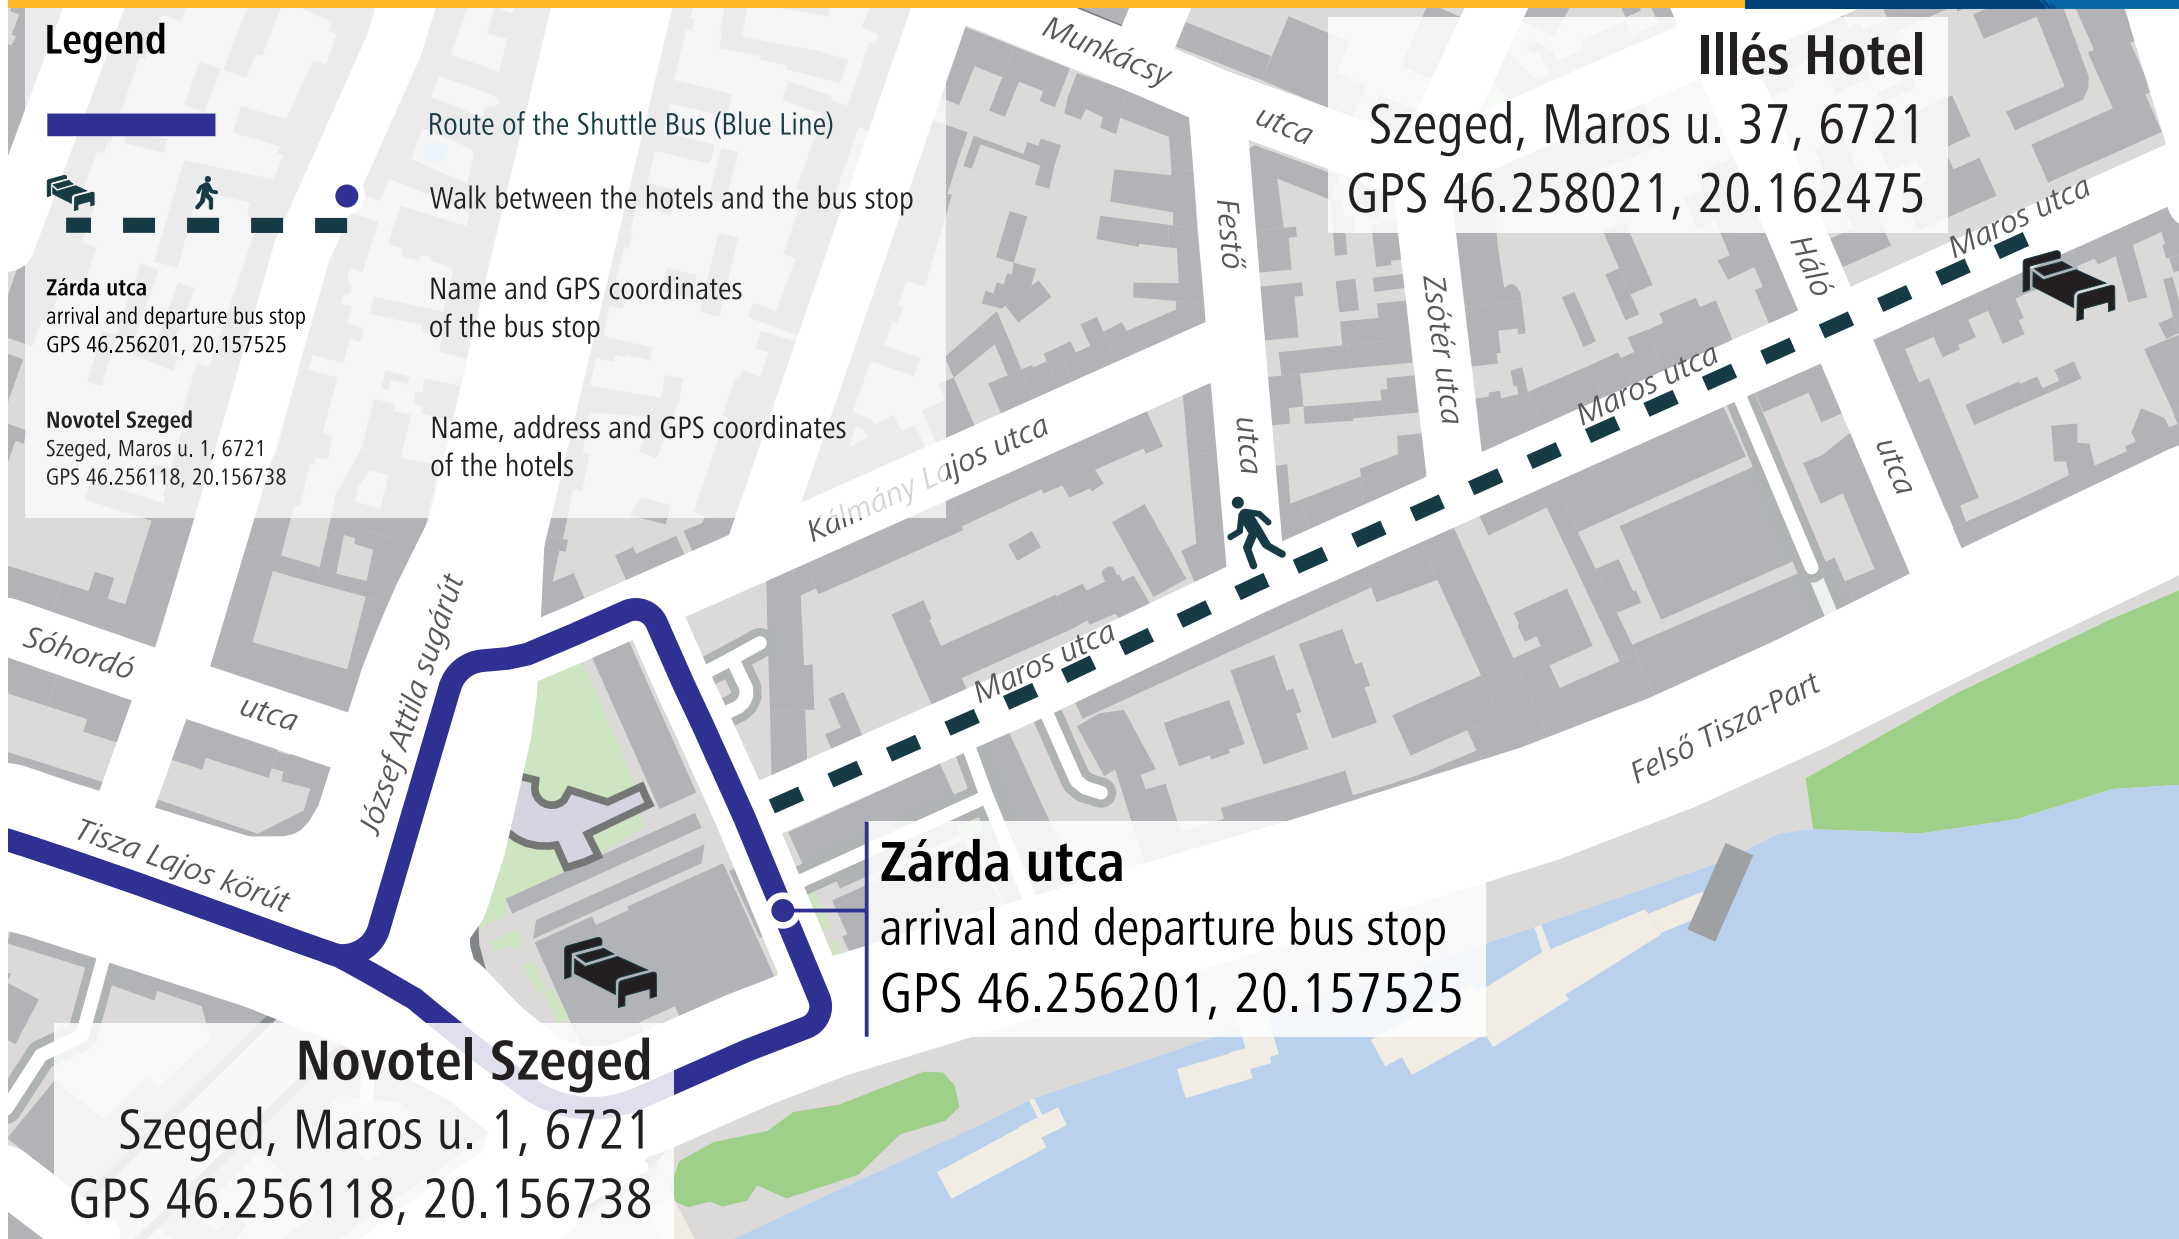

WALKING ROUTE MAP – HOTEL ILLÉS AND NOVOTEL

2024 EUROPEAN ROWING CHAMPIONSHIPS – SZEGED

Legend

Route of the Shuttle Bus (Blue Line)

Walk between the hotels and the bus stop

Zárda utca
arrival and departure bus stop
GPS 46.256201, 20.157525

Name and GPS coordinates
of the bus stop

Novotel Szeged
Szeged, Maros u. 1, 6721
GPS 46.256118, 20.156738

Name, address and GPS coordinates
of the hotels

Illés Hotel
Szeged, Maros u. 37, 6721
GPS 46.258021, 20.162475

Legend

-  Route of the Shuttle Bus (Blue Line)
-  Walk between the hotels and the bus stop
-  **Dugonics tér**
arrival bus stop
GPS 46.251769, 20.144937
-  **Art Hotel**
Szeged, Somogyi u. 16, 6720
GPS 46.249784, 20.148130

arrival bus stop GPS 46.249440, 20.142980
departure bus stop GPS 46.249043, 20.142021

WALKING ROUTE MAP – VÉN DIÓFA VENDÉGHÁZ

2024 EUROPEAN ROWING CHAMPIONSHIPS – SZEGED

Vén Diófa Vendégház
Szeged, Petőfi Sándor sgrt. 47, 6725
GPS 46.247015, 20.137587