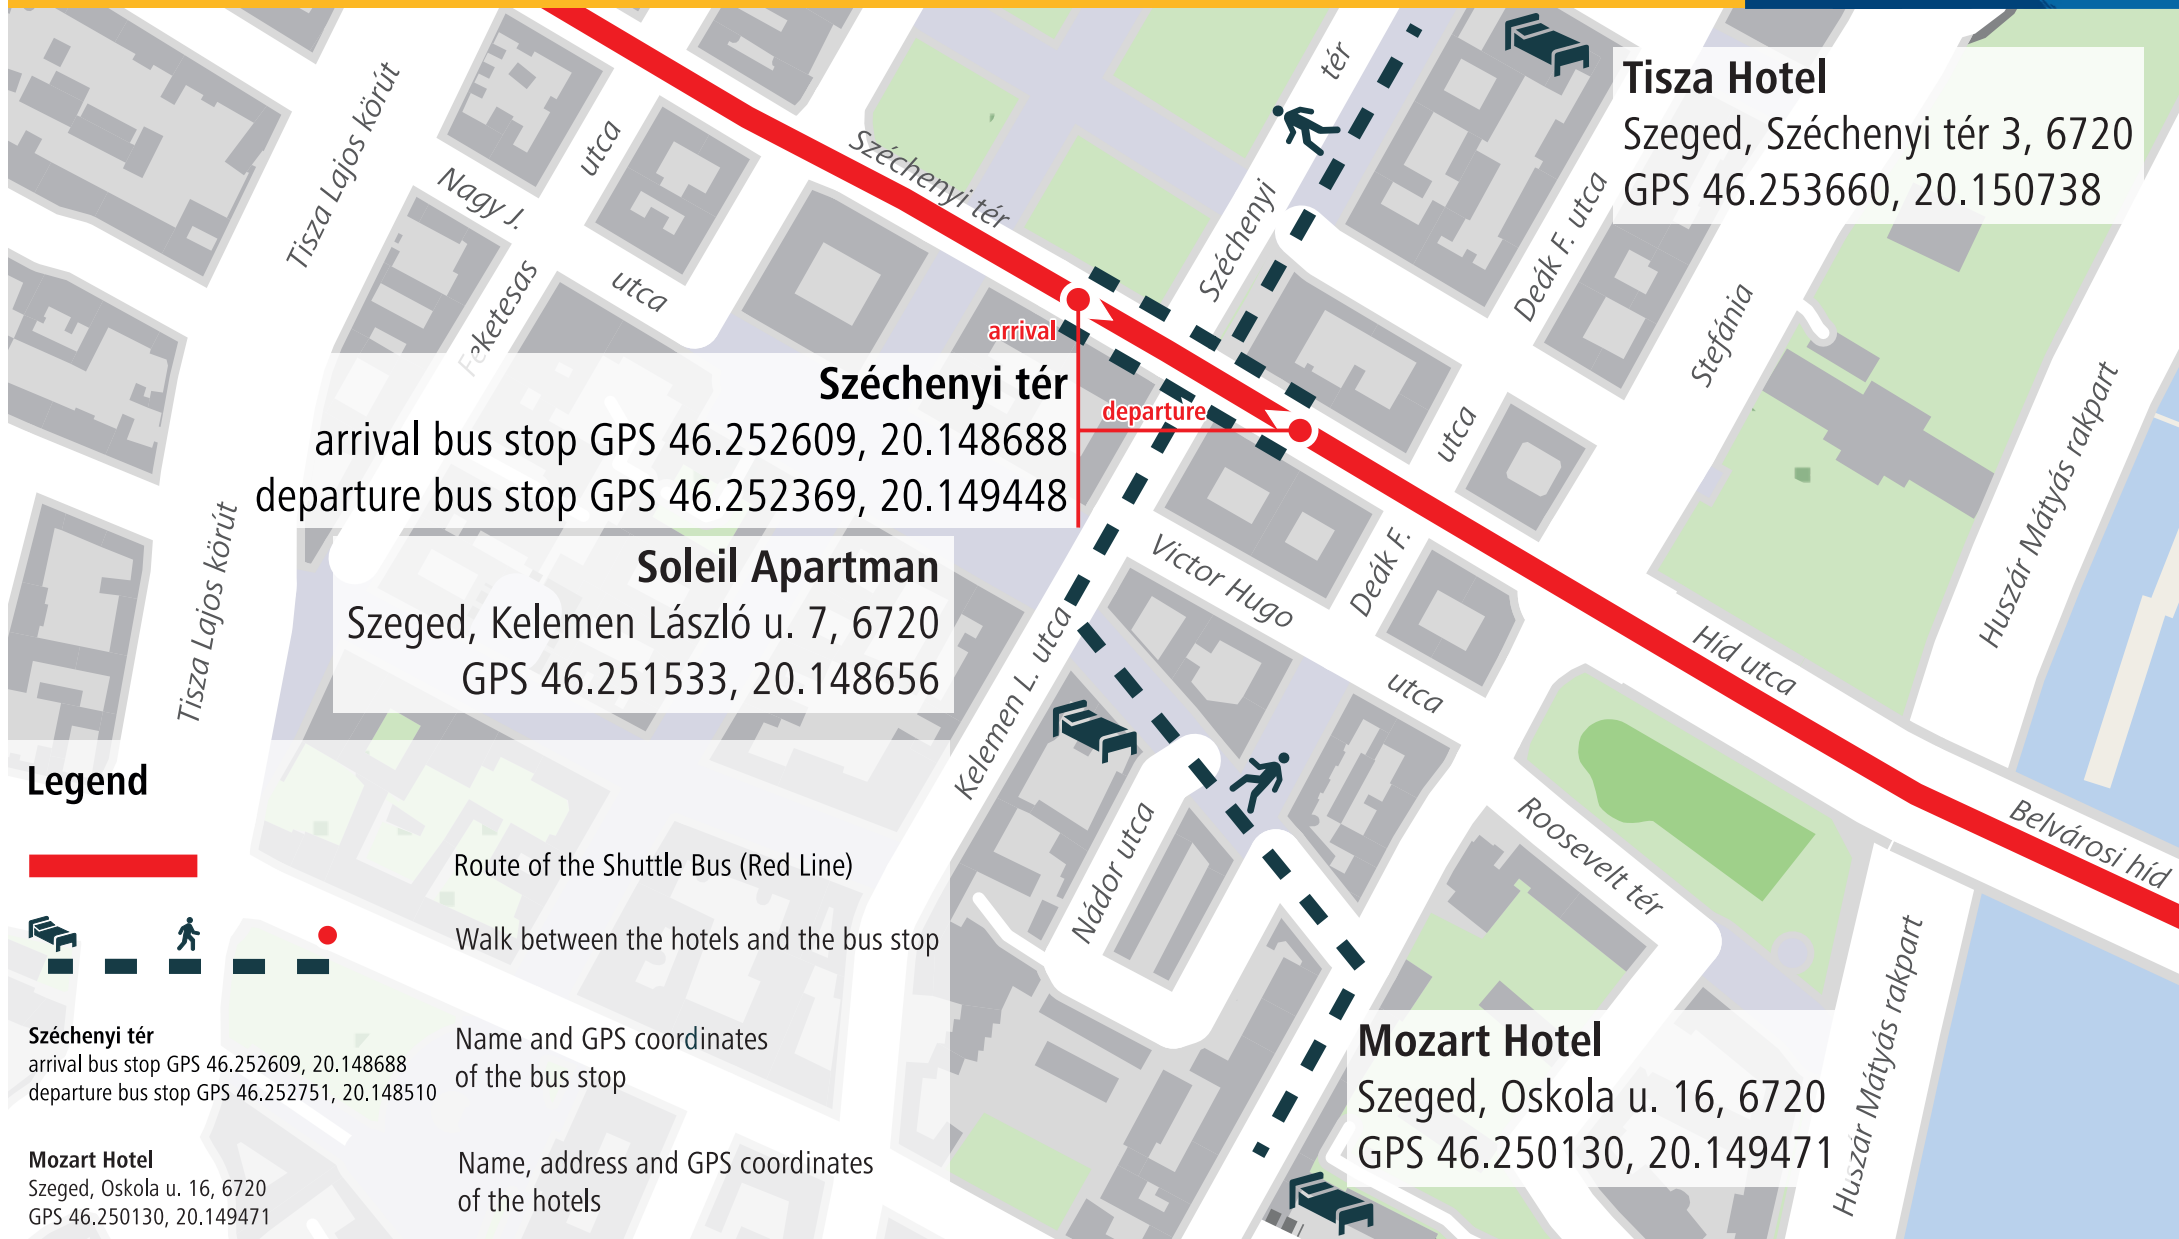

WALKING ROUTE MAP – HUNGUEST HOTEL FORRÁS

2024 EUROPEAN ROWING CHAMPIONSHIPS – SZEGED

Legend

Route of the Shuttle Bus (Red Line)

Walk between the hotels and the bus stop

Hunguest Szeged
arrival and departure bus stop
GPS 46.251312, 20.160534

Name and GPS coordinates
of the bus stop

Hunguest Szeged
Szeged, Szent-Györgyi Albert utca 16-24, 6726
GPS 46.251721, 20.160720

Name, address and GPS coordinates
of the hotels

Hunguest Szeged

Szeged, Szent-Györgyi Albert utca
16-24, 6726
GPS 46.251721, 20.160720

Hunguest Szeged

arrival and departure bus stop
GPS 46.251312, 20.160534

WALKING ROUTE MAP – HOTEL MOZART, SOLEIL AND TISZA

2024 EUROPEAN ROWING CHAMPIONSHIPS – SZEGED

Tisza Hotel
Szeged, Széchenyi tér 3, 6720
GPS 46.253660, 20.150738

Legend

- Route of the Shuttle Bus (Red Line)
- Walk between the hotels and the bus stop

Széchenyi tér
arrival bus stop GPS 46.252609, 20.148688
departure bus stop GPS 46.252751, 20.148510

Name and GPS coordinates of the bus stop