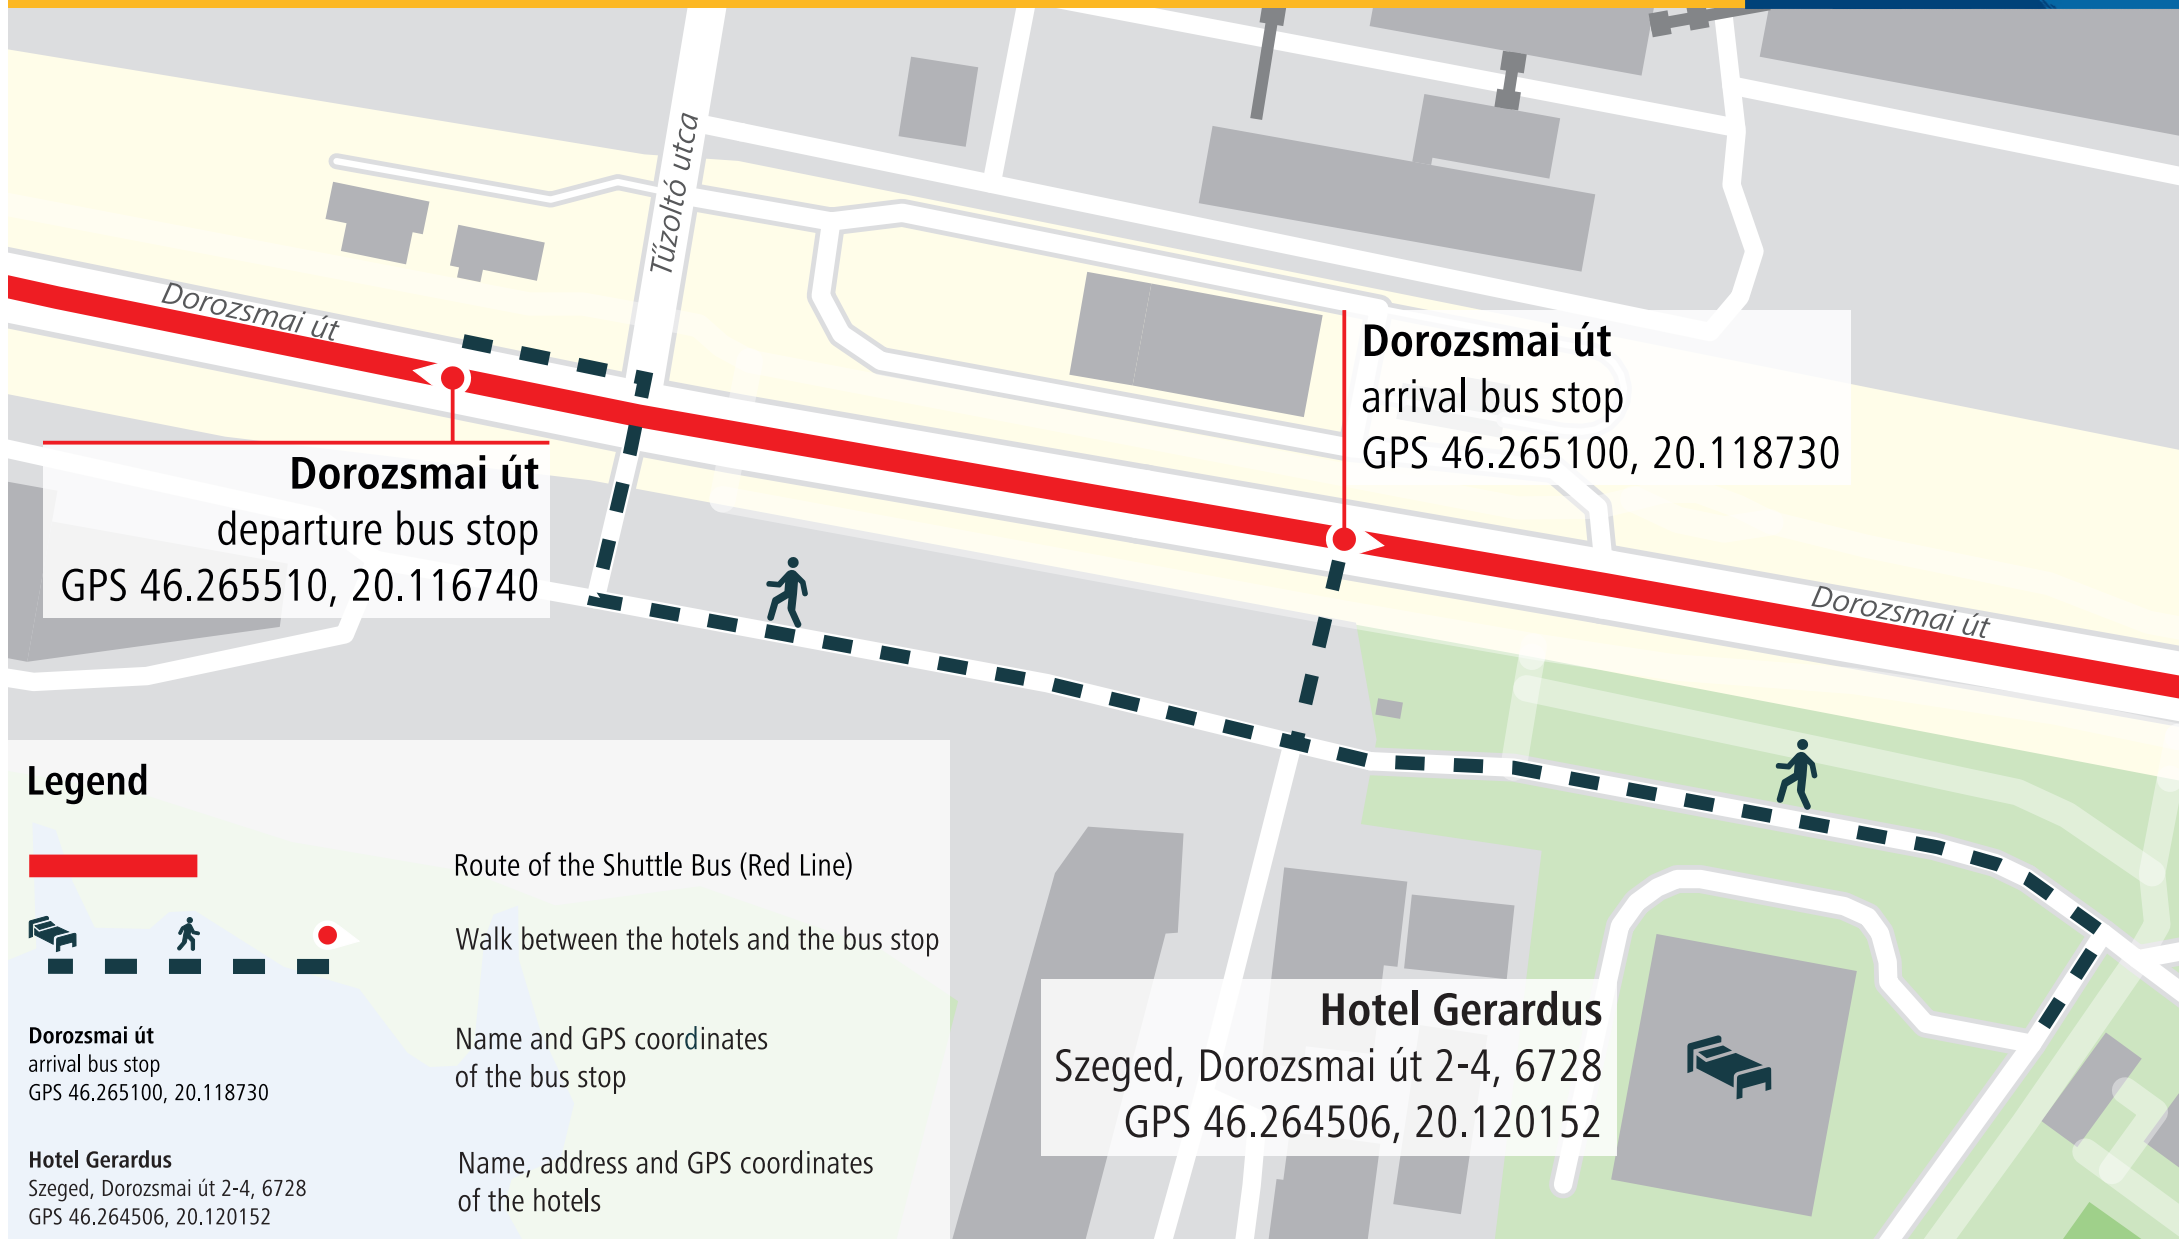

Legend

- Route of the Shuttle Bus (Red Line)
- Walk between the hotels and the bus stop

Széchenyi tér
arrival bus stop GPS 46.252609, 20.148688
departure bus stop GPS 46.252751, 20.148510

Name and GPS coordinates of the bus stop

Mozart Hotel
Szeged, Oskola u. 16, 6720
GPS 46.250130, 20.149471

Name, address and GPS coordinates of the hotels

WALKING ROUTE MAP – HOTEL GERARDUS

2024 EUROPEAN ROWING CHAMPIONSHIPS – SZEGED

Dorozsmai út
departure bus stop
GPS 46.265510, 20.116740

Dorozsmai út
arrival bus stop
GPS 46.265100, 20.118730

Hotel Gerardus
Szeged, Dorozsmai út 2-4, 6728
GPS 46.264506, 20.120152

Legend

Route of the Shuttle Bus (Red Line)

Walk between the hotels and the bus stop

Dorozsmai út
arrival bus stop
GPS 46.265100, 20.118730

Name and GPS coordinates
of the bus stop

Hotel Gerardus
Szeged, Dorozsmai út 2-4, 6728
GPS 46.264506, 20.120152

Name, address and GPS coordinates
of the hotels