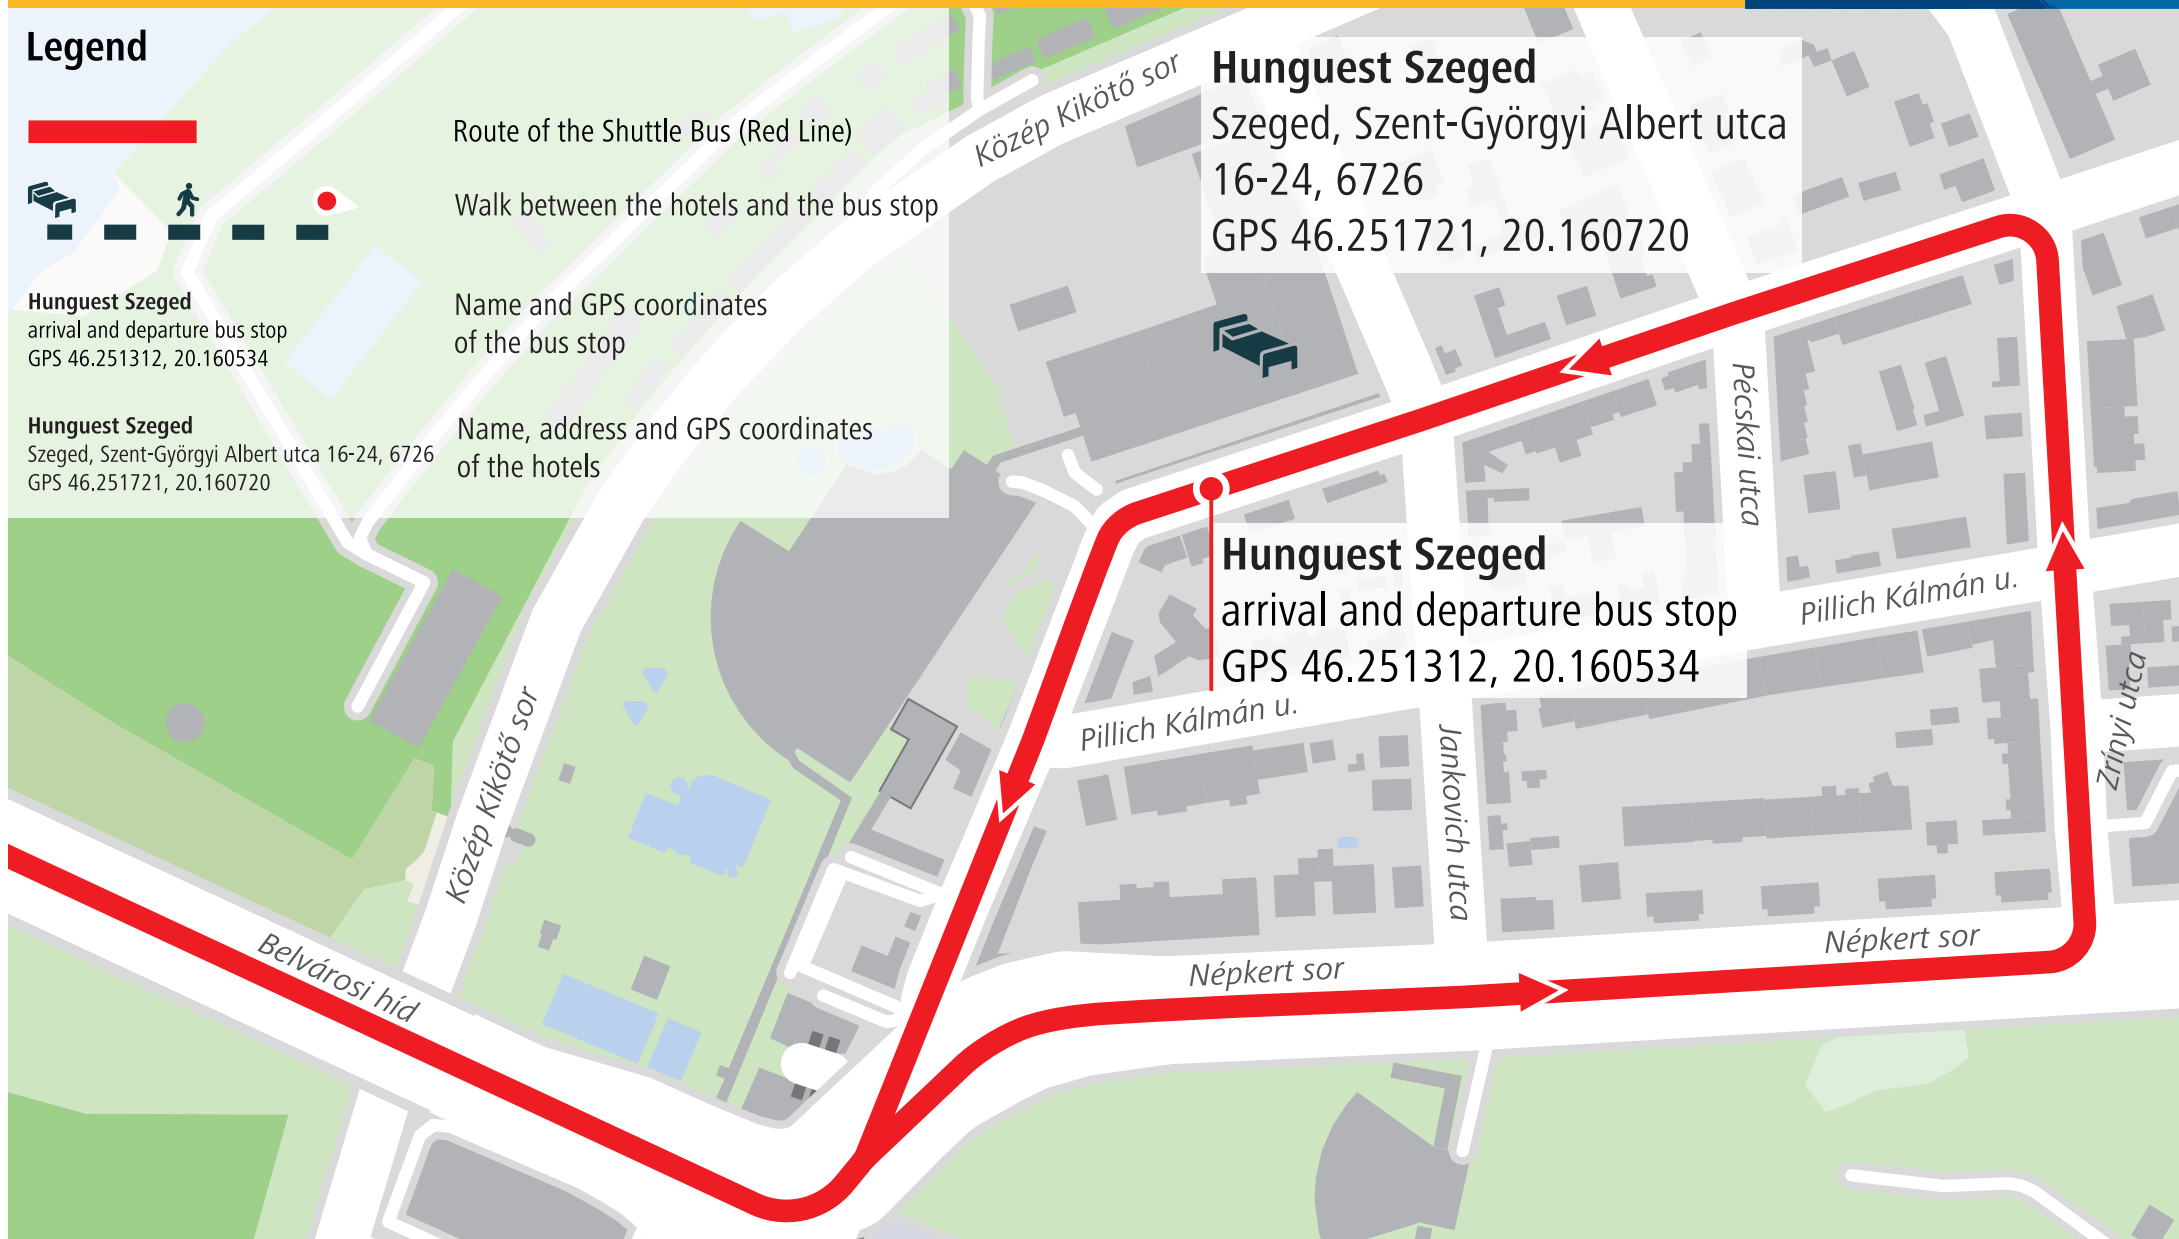

WALKING ROUTE MAP – HUNGUEST HOTEL FORRÁS

2024 EUROPEAN ROWING CHAMPIONSHIPS – SZEGED

Legend

Route of the Shuttle Bus (Red Line)

Walk between the hotels and the bus stop

Hunguest Szeged
arrival and departure bus stop
GPS 46.251312, 20.160534

Name and GPS coordinates
of the bus stop

Hunguest Szeged
Szeged, Szent-Györgyi Albert utca 16-24, 6726
GPS 46.251721, 20.160720

Name, address and GPS coordinates
of the hotels

Hunguest Szeged

Szeged, Szent-Györgyi Albert utca
16-24, 6726
GPS 46.251721, 20.160720

Hunguest Szeged

arrival and departure bus stop
GPS 46.251312, 20.160534

WALKING ROUTE MAP – HOTEL MOZART, SOLEIL AND TISZA

2024 EUROPEAN ROWING CHAMPIONSHIPS – SZEGED

Tisza Hotel
Szeged, Széchenyi tér 3, 6720
GPS 46.253660, 20.150738

Legend

- Route of the Shuttle Bus (Red Line)
- Walk between the hotels and the bus stop

Széchenyi tér
arrival bus stop GPS 46.252609, 20.148688
departure bus stop GPS 46.252751, 20.148510

Name and GPS coordinates of the bus stop