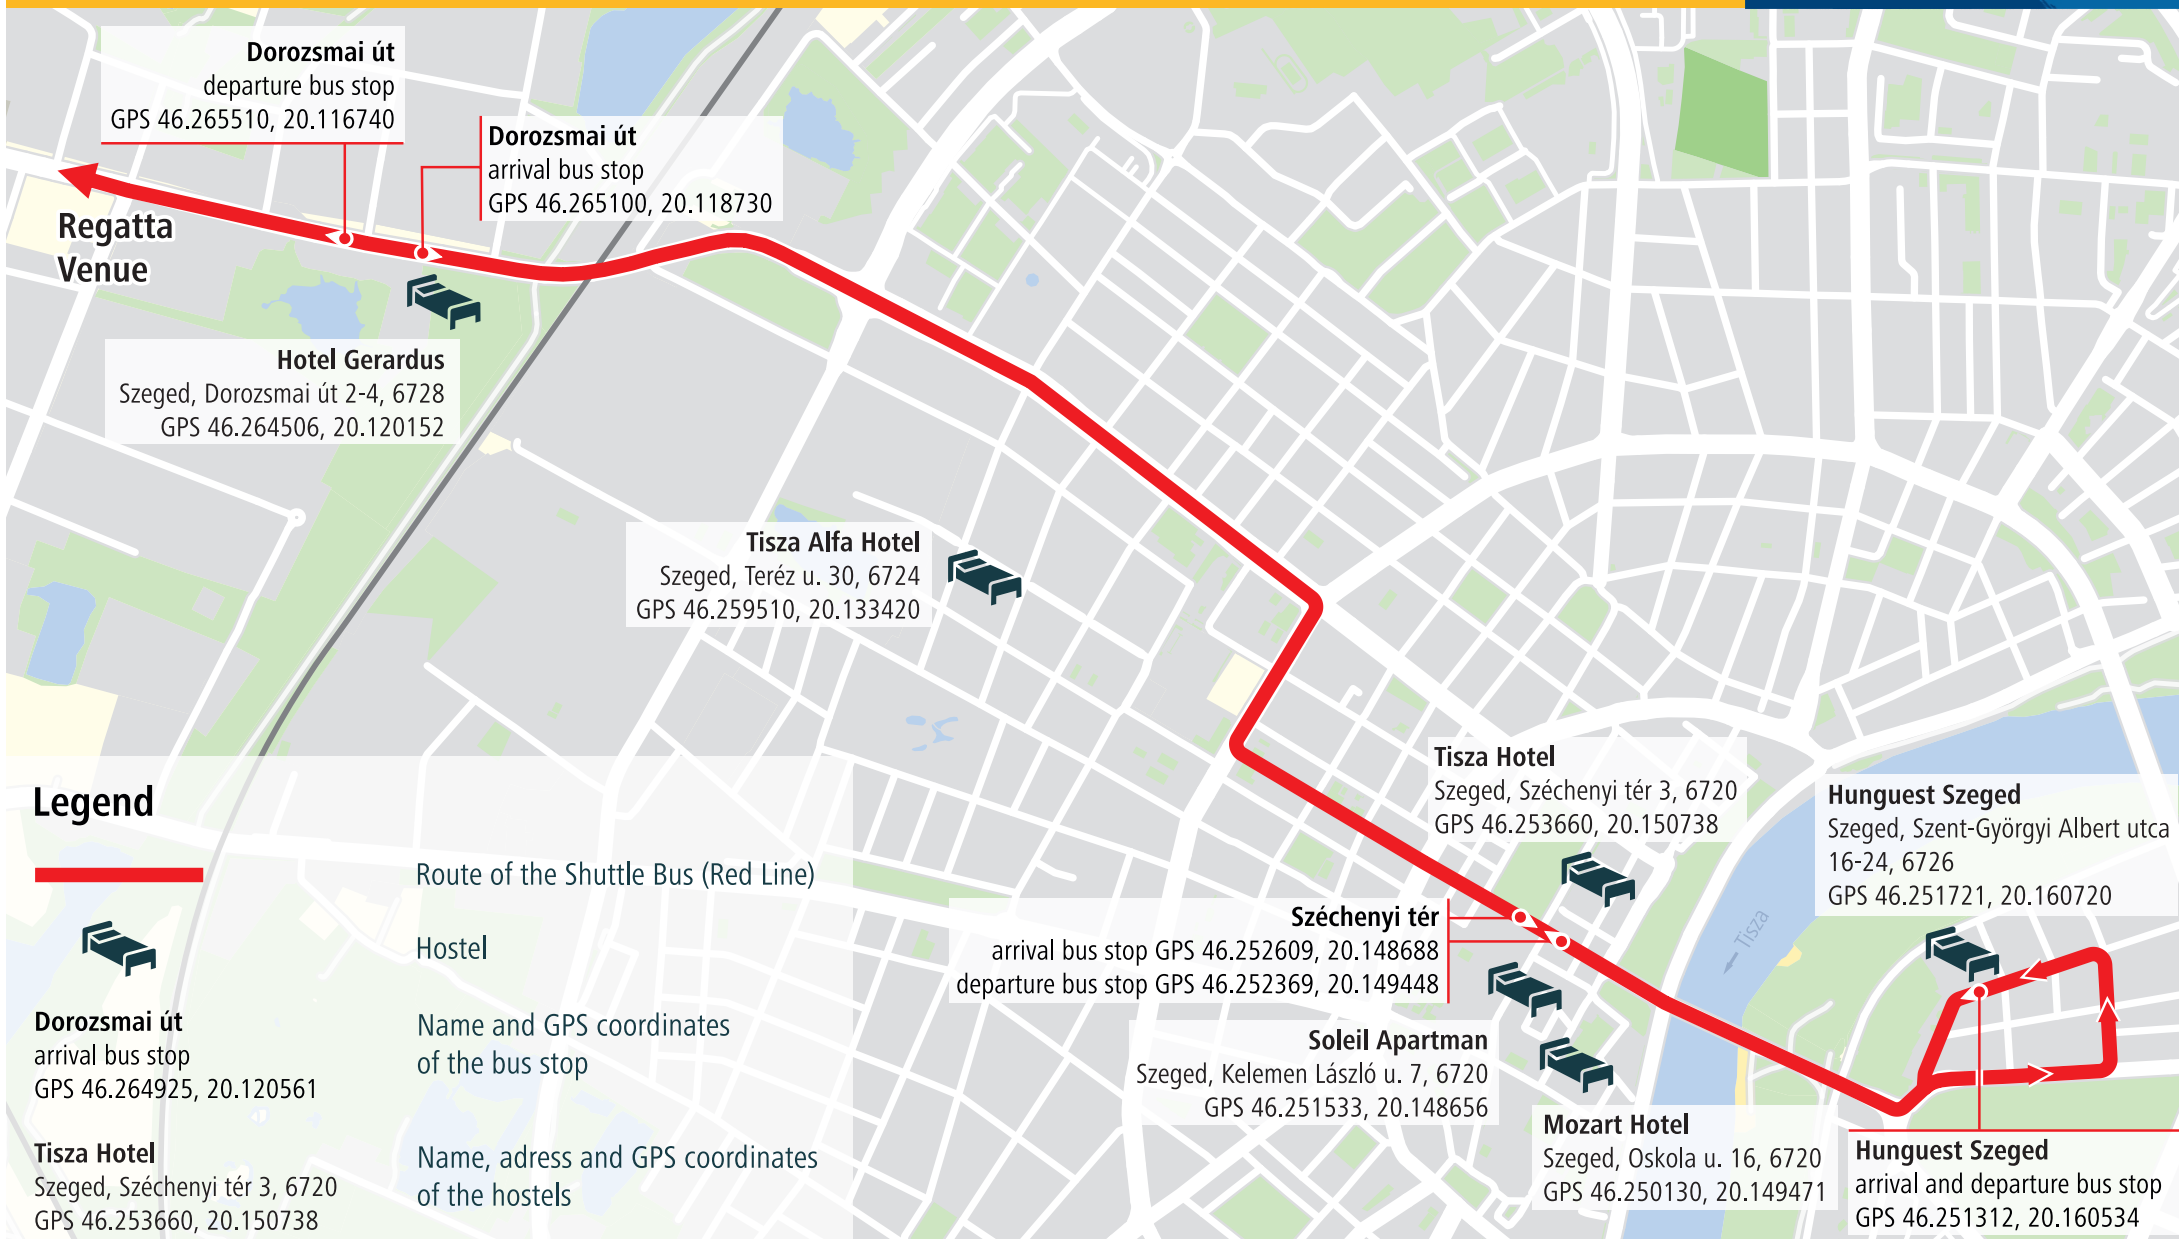

SHUTTLE BUS ROUTE MAP – RED LINE

2024 EUROPEAN ROWING CHAMPIONSHIPS – SZEGED

Dorozsmai út
departure bus stop
GPS 46.265510, 20.116740

Dorozsmai út
arrival bus stop
GPS 46.265100, 20.118730

Regatta Venue

Hotel Gerardus
Szeged, Dorozsmai út 2-4, 6728
GPS 46.264506, 20.120152

Tisza Alfa Hotel
Szeged, Teréz u. 30, 6724
GPS 46.259510, 20.133420

Tisza Hotel
Szeged, Széchenyi tér 3, 6720
GPS 46.253660, 20.150738

Hunguest Szeged
Szeged, Szent-Györgyi Albert utca
16-24, 6726
GPS 46.251721, 20.160720

Széchenyi tér
arrival bus stop GPS 46.252609, 20.148688
departure bus stop GPS 46.252369, 20.149448

Soleil Apartman
Szeged, Kelemen László u. 7, 6720
GPS 46.251533, 20.148656

Mozart Hotel
Szeged, Oskola u. 16, 6720
GPS 46.250130, 20.149471

Hunguest Szeged
arrival and departure bus stop
GPS 46.251312, 20.160534

Legend

-  Route of the Shuttle Bus (Red Line)
-  Hostel
-  **Dorozsmai út** arrival bus stop
GPS 46.264925, 20.120561
-  **Tisza Hotel**
Szeged, Széchenyi tér 3, 6720
GPS 46.253660, 20.150738
-  Name and GPS coordinates of the bus stop
-  Name, adress and GPS coordinates of the hostels